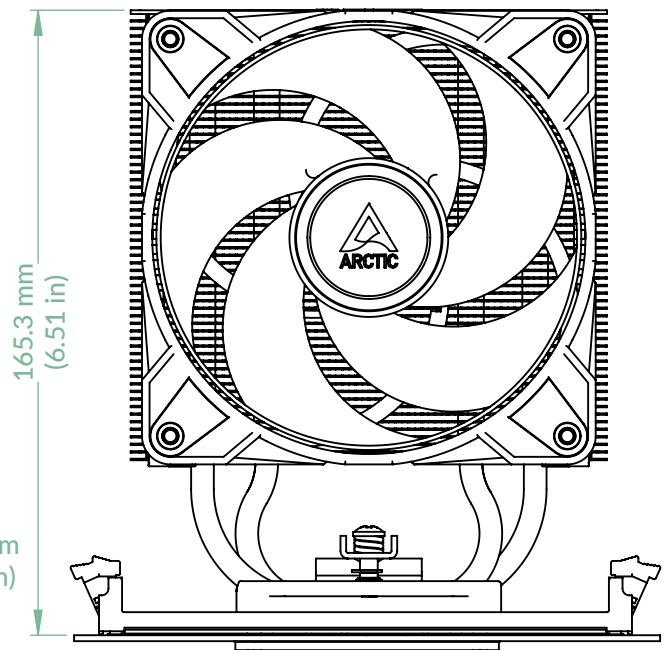

Freezer 36 A-RGB (White)

P/N: ACFRE00125A

Scale 1:2

Rev. Date: 29/12/2023

Overall Dimension

Side View

Front View

Top View

Freezer 36 A-RGB (White)

P/N: ACFRE00125A

Scale 1:2

Rev. Date: 29/12/2023

AMD Clearances

- ① Motherboard clearance
- ② RAM clearance

Intel Clearances

- ① Motherboard clearance
- ② RAM clearance