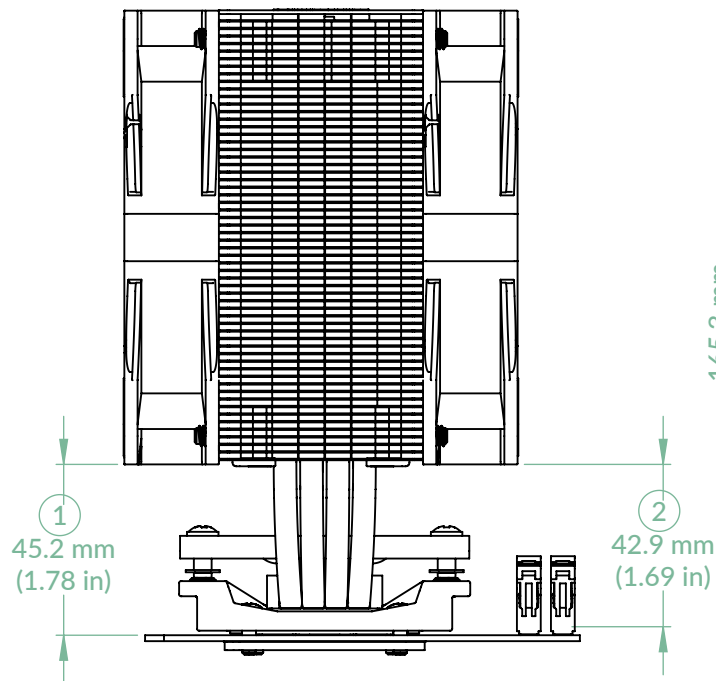

Freezer 36 A-RGB (White)

P/N: ACFRE00125A

Scale 1:2

Rev. Date: 29/12/2023

AMD Clearances

- ① Motherboard clearance
- ② RAM clearance

Intel Clearances

- ① Motherboard clearance
- ② RAM clearance