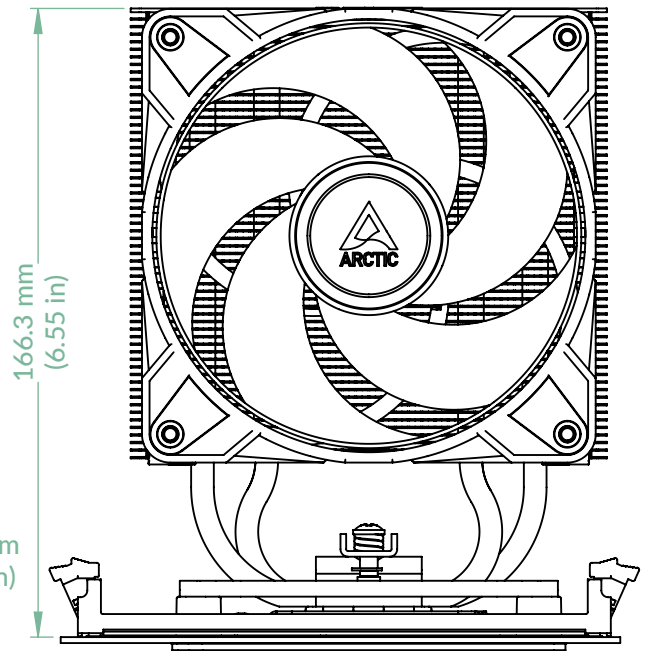

Freezer 36 A-RGB (White)

P/N: ACFRE00125A

Scale 1:2

Rev. Date: 29/12/2023

Overall Dimension

Side View

Front View

Top View

Freezer 36 A-RGB (White)

P/N: ACFRE00125A

Scale 1:2

Rev. Date: 29/12/2023

AMD Clearances

- ① Motherboard clearance
- ② RAM clearance

Intel Clearances

- ① Motherboard clearance
- ② RAM clearance