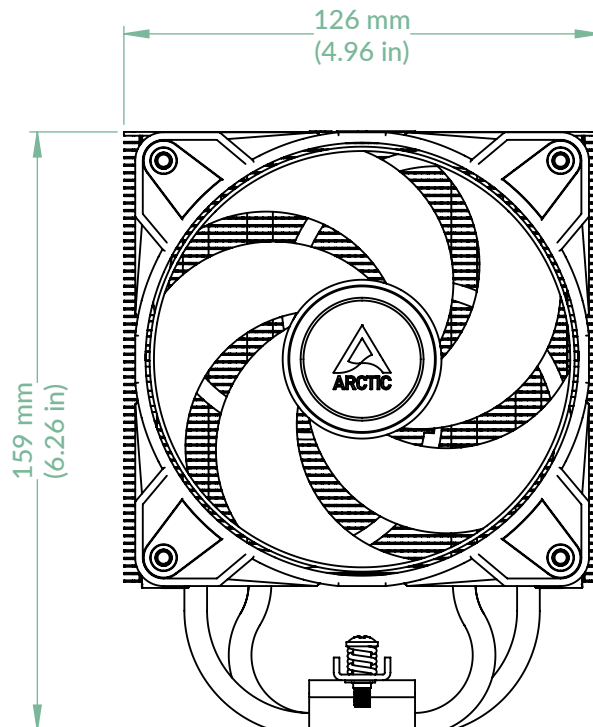

Freezer 36 A-RGB (White)

P/N: ACFRE00125A

Scale 1:2

Rev. Date: 29/12/2023

Overall Dimension

Side View

Front View

Top View

Freezer 36 A-RGB (White)

P/N: ACFRE00125A

Scale 1:2

Rev. Date: 29/12/2023

AMD Clearances

- ① Motherboard clearance
- ② RAM clearance

Intel Clearances

- ① Motherboard clearance
- ② RAM clearance