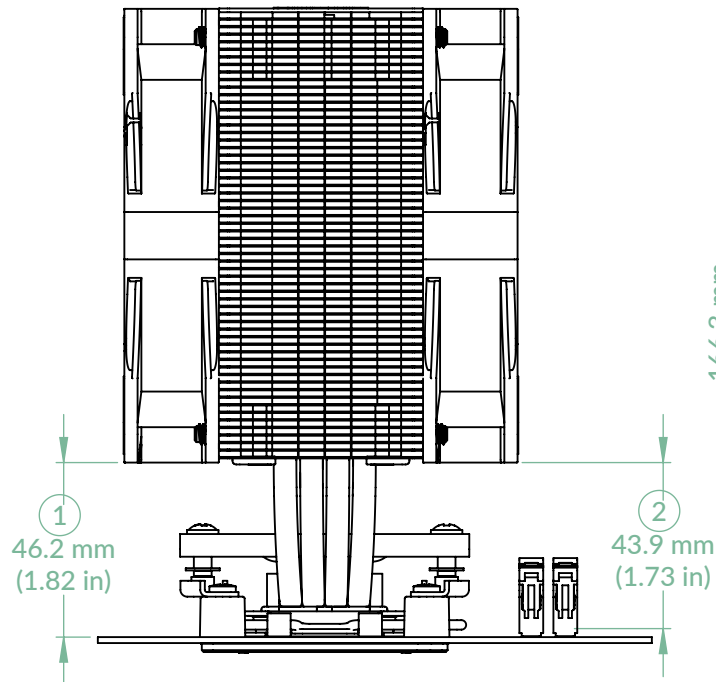

Freezer 36 A-RGB (White)

P/N: ACFRE00125A

Scale 1:2

Rev. Date: 29/12/2023

AMD Clearances

- ① Motherboard clearance
- ② RAM clearance

Intel Clearances

- ① Motherboard clearance
- ② RAM clearance